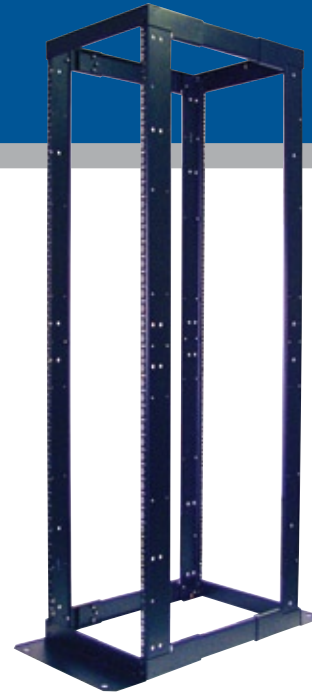

4 Post Open Frame Racks

Rack Enclosure

- Numbered RU positions
- Optimized width
- Reversible stabilization plates
- Advanced power distribution and cable management features
- For server, networking and telecom applications in secure IT environments
- Unobstructed airflow and fast, easy access to installed equipment

4 Post Open Frame Racks

AR3100	
Weight (lb/kg):	275.2 / 125.09
Dimensions (in/mm):	42.13 x 23.62 x 78.4 / 1070 x 600 x 1991
Weight Capacity - Static Load (lb/kg):	3000 / 1363.6
Weight Capacity - Dynamic Load (lb/kg):	2250 / 1022.7

NetShelter Enclosure and Rack Accessory SKUs	Description	Color	Rack Enclosures						Open Frame Racks	
			AR3100	AR3150	AR3107	AR3157	AR2105BLK	AR100 and AR100HD	AR200 and AR201	AR203 and AR204
AR7503:	NetShelter® SX 42RU 19" Wide Recessed Rail Kit	Black	•							
AR7504:	NetShelter SX 48RU 19" Wide Recessed Rail Kit	Black			•					
AR7505:	Cable Tree for NetShelter SX	Black	•	•	•	•				
AR7508:	NetShelter SX 42RU 23" Wide Recessed Rail Kit	Black		•						
AR7578:	NetShelter SX 48RU 23" Wide Recessed Rail Kit	Black				•				
AR7707:	NetShelter SX Wide Cable Ring Set	Black		•		•				
AR8006A:	Equipment Support Rails 600mm wide	White-Zinc	•		•		•			
AR8013A:	NetShelter SX HP Adapter Kit – L Class/RP54xx Series	Black	•		•					
AR8113A:	Cable Management Rings	Black	•	•	•	•	•	•	•	•
AR8122BLK:	Fixed Shelf 250lb/114kg Black	Black	•	•	•	•	•			AR203 only
AR8123BLK:	Sliding Shelf 100lb/45kg Black	Black	•	•	•	•	•			•
AR8136BLK:	1RU Plastic Blanking Panel Kit 19" Black (Qty–10)	Black	•	•	•	•	•			AR203 only
AR8136BLK200:	1RU Plastic Blanking Panel Kit 19" Black (Qty–200)	Black	•	•	•	•	•			AR203 only
AR8425A:	1RU Horizontal Cable Organizer	Black	•	•	•	•	•	•	•	•
AR8426A:	2RU Horizontal Cable Organizer	Black	•	•	•	•	•	•	•	•
AR8442:	Vertical Cable Organizer for NetShelter 0RU Channel	Black	•	•	•	•	•			