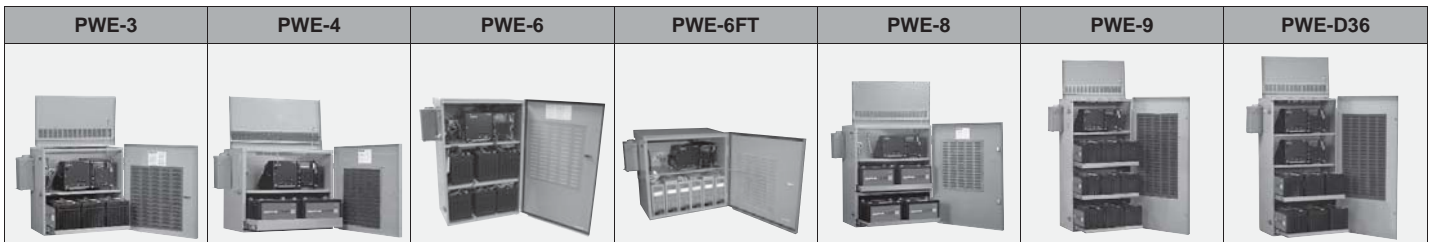

Power

Alpha PWE Enclosure

Outdoor Pole Mount Enclosure

- Engineered for broadband powering applications
- Aluminum welded construction and durable powdercoated exterior
- Agency certified to meet applicable industry standards
- Internal or external SUSE rated service entrance options
- Optional Battery Integration Tray (BIT)
- Portable generator cabling access door

Alpha pole or wall mount single power supply enclosures support distributed powering architectures. The power supply is located on the equipment shelf above the batteries for maximum convection cooling, making the enclosure ideal for use in all climates. Each enclosure comes with a removable, lockable door. Standard features include high magnetic circuit breaker, duplex AC receptacle, service power inserter and external coax raceway. The optional Battery Integration Tray (BIT) eliminates the need for sliding battery trays, allows the batteries to be individually wired, improves the wire management for the enclosure, and conveniently stores the AlphaGuard™ Battery Balancer. The PWE-6FT front terminal design accommodates six gel or AGM front terminal batteries.

Specifications	
Material:	Exterior powdercoated aluminum
Vent Screen:	Mesh fabric with .005 x .005in / .12 x .12mm opening size to minimize snow, water and dust ingress
Door and Lid Seal:	Poron gasketing
Color:	Gray (custom colors available)
Lid:	Removable
Door:	Hinged removable
Pole Mount:	Galvanized steel brackets for wood, and concrete pole mount and wall mount
Tamper Switch:	Optional
Battery Side Tray:	Optional