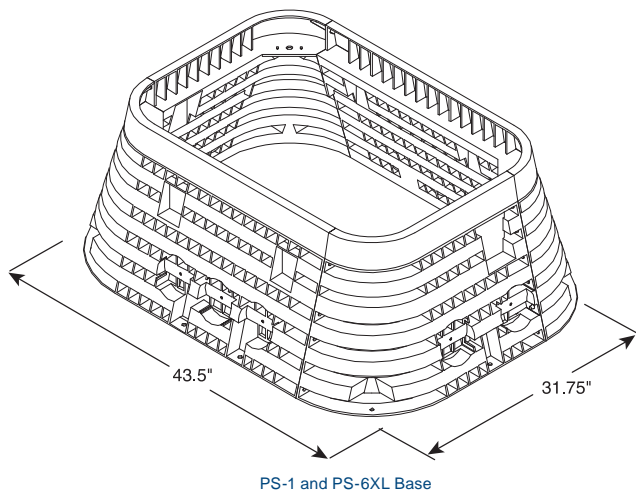

For more information visit www.alpha.com

Alpha Technologies

United States
Canada

Bellingham, Washington Tel: 360 647 2360 Fax: 360 671 4936
Burnaby, British Columbia Tel: 604 430 1476 Fax: 604 430 8908

049-200-10-002 (1/06)