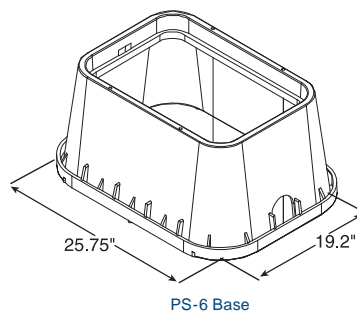

For more information visit www.alpha.com

Alpha Technologies

United States
Canada

Bellingham, Washington Tel: 360 647 2360 Fax: 360 671 4936
Burnaby, British Columbia Tel: 604 430 1476 Fax: 604 430 8908

049-200-10-002 (1/06)