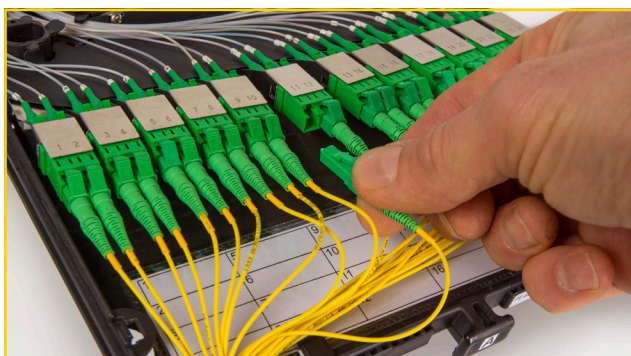

THE IDEAL SOLUTION in Fiber Management

Alpha's Ultra High Density Fiber Panel with PEACOC™ Technology

UNPRECEDENTED Fiber Capacity

At just 1RU (Rack Unit), the Alpha Ultra High Density Fiber Panel contains 144 simplex LC connectors, offering up to 60% more fiber connection capacity than a typical fiber panel. As demand grows, the Alpha Ultra High Density Fiber Panel allows for easy and efficient scalability through additional rack units totaling 5,760 connections.

UNPARALLELED Connector Access

PEACOC™ technology allows tool-less access to the front and back connections in the panel. Separating the LC connectors is simple as the numbered connector points fan outwards to isolate and direct exactly where to make a connection. This level of accessibility allows any connection change to be easy, fast, and accurate.

INNOVATIVE & UNIQUE Cable Management

Cable sleeves and routing along the front, back, and side of the rack provides effective wire arrangement. Designed to be agile, these cable sleeves allow the rack unit to open and close easily without the interference of cabling.