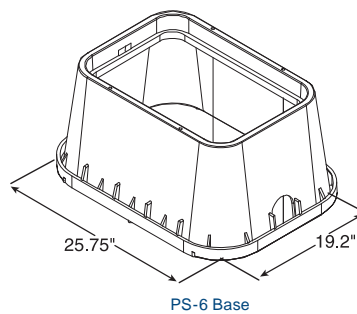

For more information visit www.alpha.com

Alpha Technologies

United States
Canada

Bellingham, Washington
Burnaby, British Columbia

Tel: 360 647 2360 Fax: 360 671 4936
Tel: 604 430 1476 Fax: 604 430 8908

049-200-10-002 (1/06)