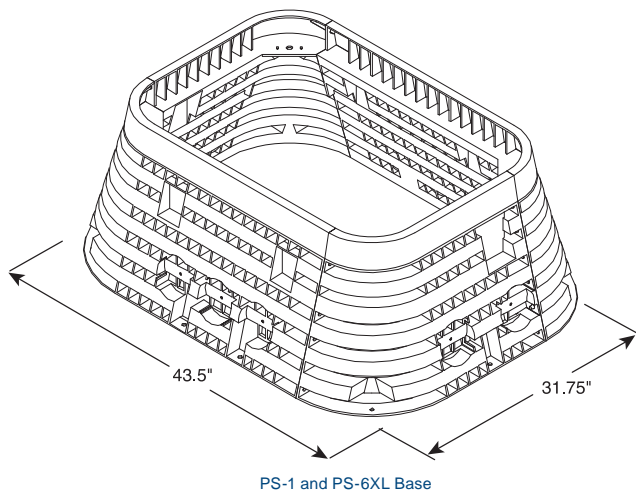

For more information visit www.alpha.com

Alpha Technologies

United States
Canada

Bellingham, Washington
Burnaby, British Columbia

Tel: 360 647 2360 Fax: 360 671 4936
Tel: 604 430 1476 Fax: 604 430 8908

049-200-10-002 (1/06)