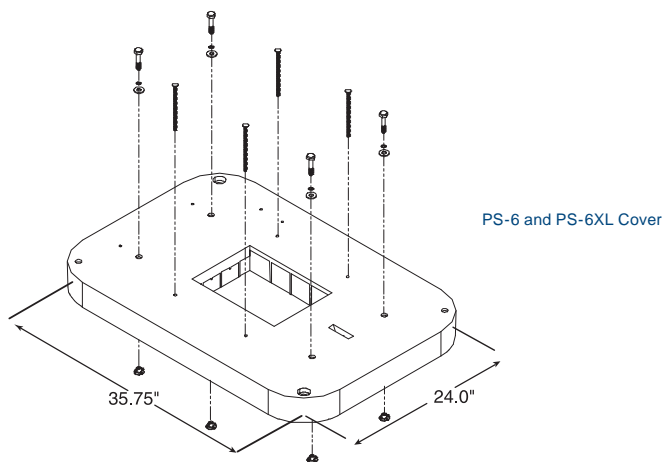

For more information visit www.alpha.com

Alpha Technologies

United States
Canada

Bellingham, Washington
Burnaby, British Columbia

Tel: 360 647 2360 Fax: 360 671 4936
Tel: 604 430 1476 Fax: 604 430 8908

049-200-10-002 (1/06)