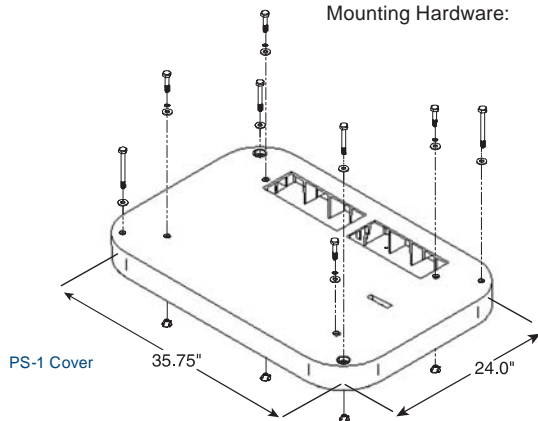

For more information visit www.alpha.com

Alpha Technologies

United States
Canada

Bellingham, Washington
Burnaby, British Columbia

Tel: 360 647 2360 Fax: 360 671 4936
Tel: 604 430 1476 Fax: 604 430 8908

049-200-10-002 (1/06)